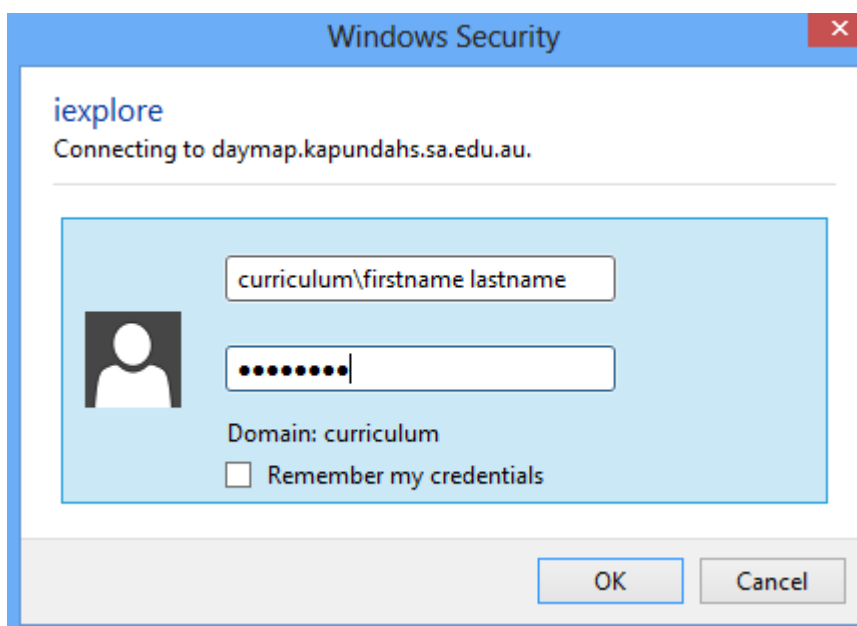

Accessing DayMap from home

Follow the links from the Kapunda High School website, or open an internet browser and go to:

<https://daymap.kapundahs.sa.edu.au/daymap>

Log in using your Kapunda High School curriculum computer login details with the following format...

Username: curriculum\firstname lastname

Password: (your KHS curriculum computer password)

**some browsers do not require you to type "curriculum\" e.g. Chrome, Firefox.*

Hopefully DayMap will now load.

If you browse to the DayMap website on a Tablet or SmartPhone, you may be redirected to the DayMap mobile version where you can still access the same information or change to the Desktop version.