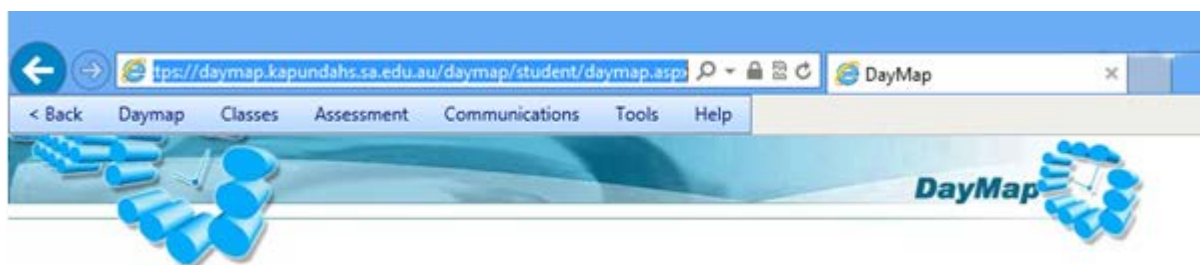

Accessing DayMap from home

Follow the links from the Kapunda High School website, or open an internet browser and go to:

<https://daymap.kapundahs.sa.edu.au/daymap>

Log in using your Kapunda High School curriculum computer login details with the following format...

Username: curriculum\firstname lastname

Password: (your KHS curriculum computer password)

**some browsers do not require you to type "curriculum\" e.g. Chrome, Firefox.*

Hopefully DayMap will now load.

If you browse to the DayMap website on a Tablet or SmartPhone, you may be redirected to the DayMap mobile version where you can still access the same information or change to the Desktop version.